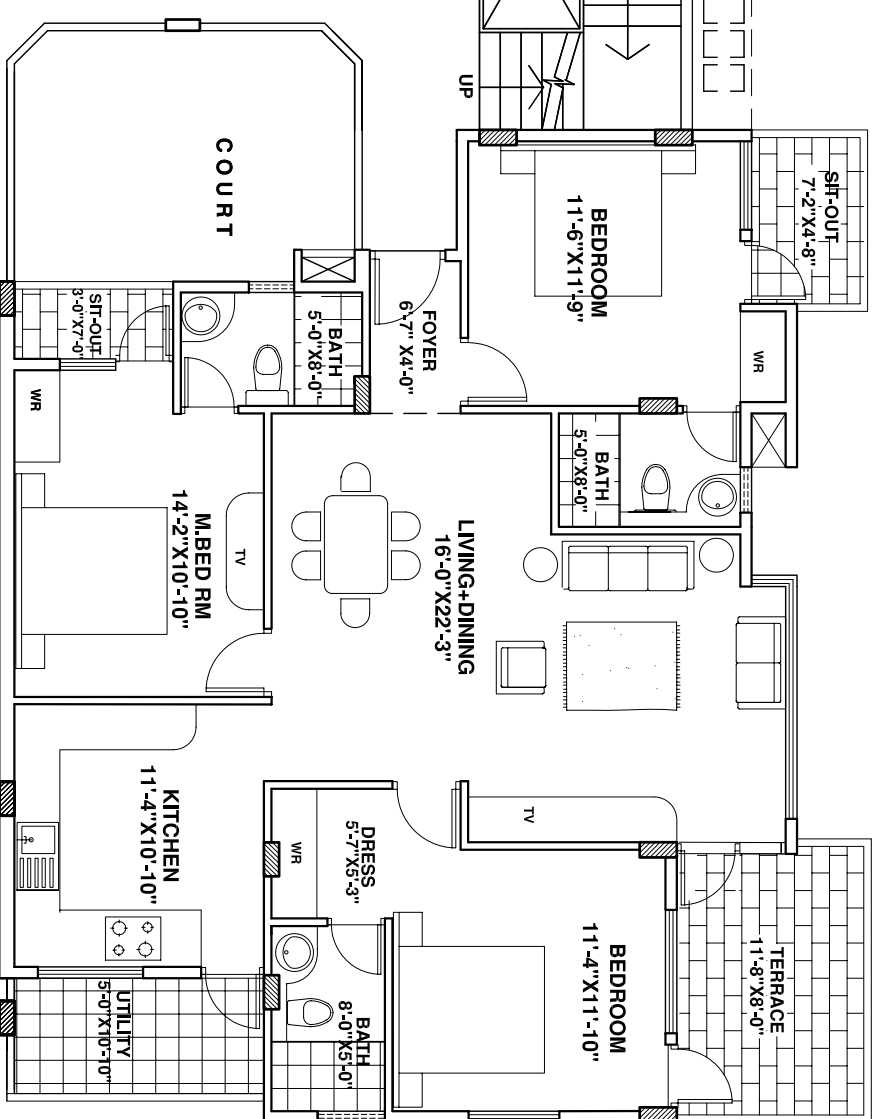

TYPE 'A1'

TYPE 'A2'

APARTMENTS AT PRASHANTHI LAYOUT
 BANGALORE.
 CLIENT: Mr.SRIDHAR REDDY

3-B/R UNITS - A1 & A2

SCALE-1:100 DRG.No. : A22/SCH-04/TYP-PL-01
 DATE : 14-Dec-2006

* THIS DRAWING IS COPYRIGHT. IT IS THE PROPERTY OF SARAB DESIGNS AND IS NOT TO BE REPRODUCED, COPIED, HANDED OVER TO A THIRD PARTY OR USED FOR ANY OTHER PURPOSE OTHER THAN THAT FOR WHICH IT HAS BEEN LOANED.