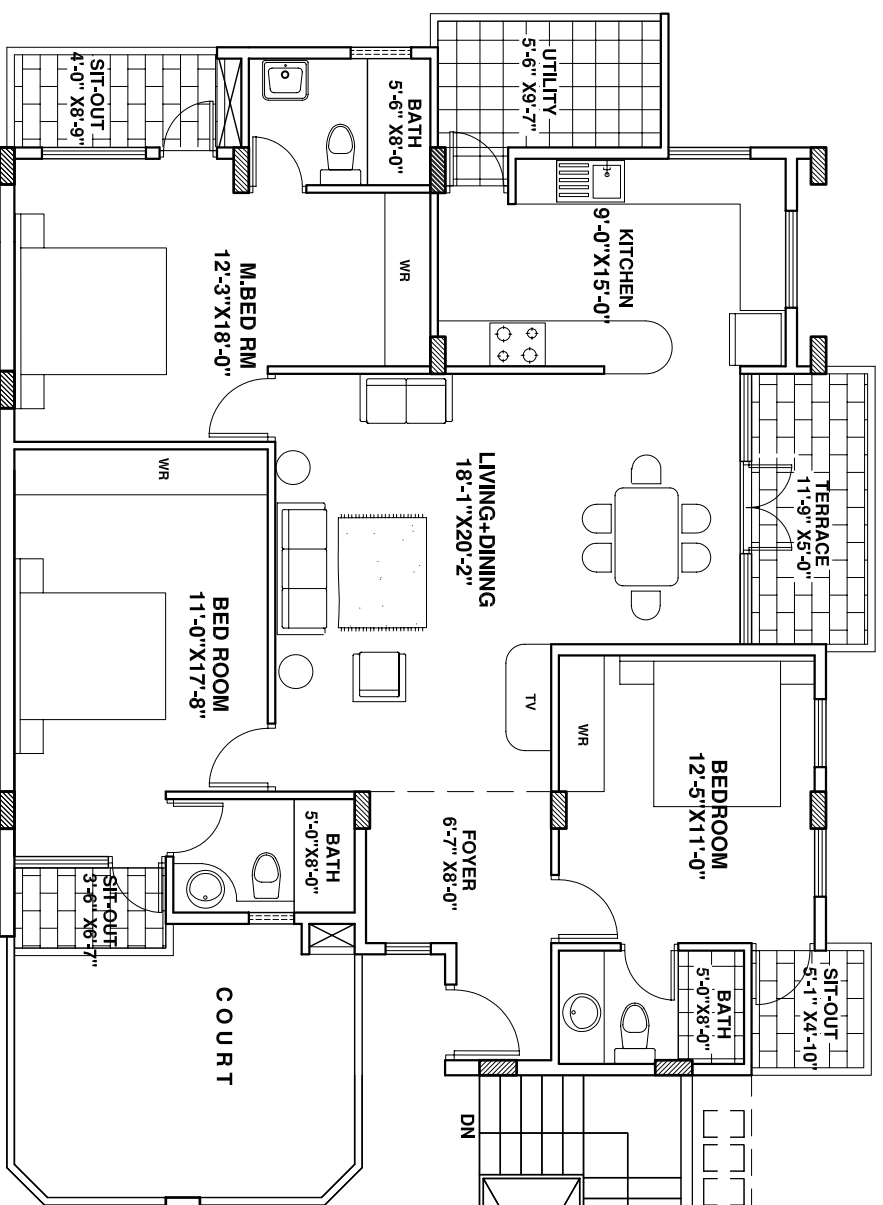

TYPE 'A1'

TYPE 'A2'

APARTMENTS AT PRASHANTHI LAYOUT
 BANGALORE.
 CLIENT: Mr.SRIDHAR REDDY

3-B/R UNITS - A1 & A2

SCALE-1:100 DRG.No. : A22/SCH-04/TYP-PL-01
 DATE : 14-Dec-2006

* THIS DRAWING IS COPYRIGHT. IT IS THE PROPERTY OF SARAB DESIGNS AND IS NOT TO BE REPRODUCED, COPIED, HANDED OVER TO A THIRD PARTY OR USED FOR ANY OTHER PURPOSE OTHER THAN THAT FOR WHICH IT HAS BEEN LOANED.